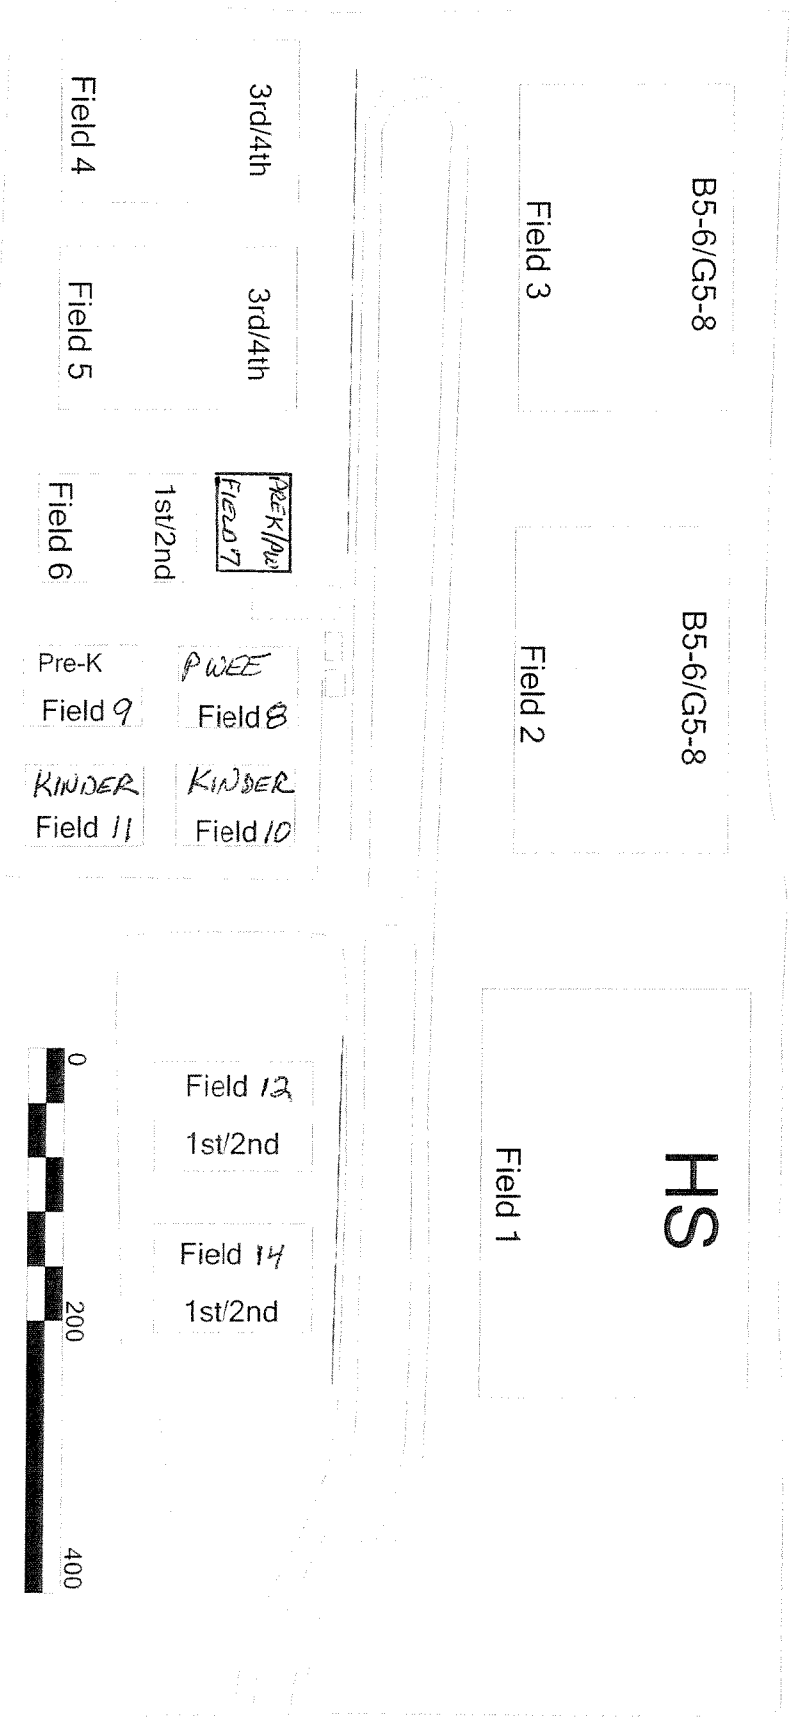

Extra parking Beulah Missionary Church  
(suggested for easy in/out)

# Concord Youth Soccer Complex

Old County Road 17